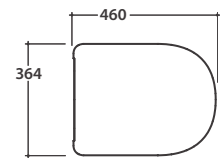

Cod. **VA132**

Flow reductor.

Cod. **PU001**

Acoustic and crash protection.

Cod. **FI002**

Fixing brackets for W/H sanitary. Weight 2,5 Kg