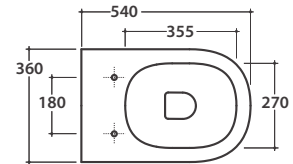

LALITA WALL-HUNG WC -NO RIM LTS02BI

CE EN 997:2015

GLOBO

Ceramic antibacterial effect
BATAFORM®

SENZABRIDA®

Glazed product with
CERASLIDE®

Bagno di Colore

Cod. **LTS02BI**

Wall-hung Wc No-rim 54.36 h34 cm. Average drain < 3 Lt.
CLEANSTORM® drain. Fixing kit included. Weight 23 Kg