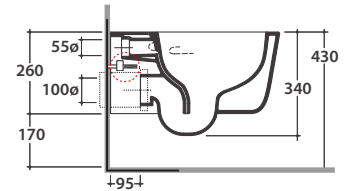

LALITA WALL-HUNG WC -NO RIM LTS02BI

CE EN 997:2015

GLOBO

Ceramic antibacterial effect
BATAFORM®

SENZABRIDA®

Glazed product with
CERASLIDE®

Bagno di Colore

Cod. **LTS02BI**

Wall-hung Wc No-rim 54.36 h34 cm. Average drain < 3 Lt.
CLEANSTORM® drain. Fixing kit included. Weight 23 Kg