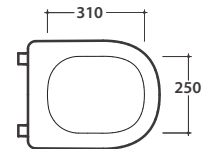

Cod. **VA132**

Flow reductor.

Cod. **PU001**

Acoustic and crash protection.

Cod. **FI002**

Fixing brackets for W/H sanitary. Weight 2,5 Kg