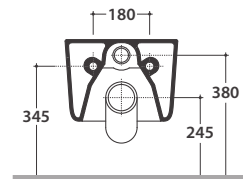

Seat-cover with hinge system
to quick release

Cod. **LT020BI**

Duroplast seat-cover with soft-closing system. Weight 3 Kg